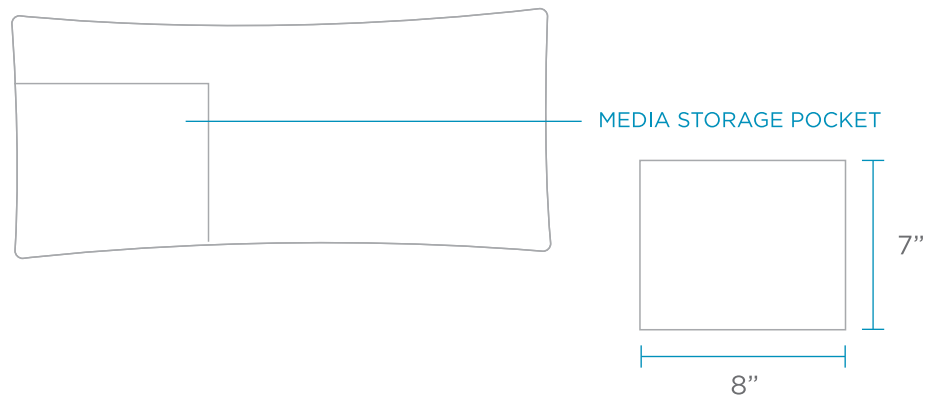

HEADREST PILLOW SPECIFICATIONS

WEIGHT: 1 LB
DESIGNED FOR CHAISE OR CHAISE DEEP

FRONT VIEW

BACK VIEW

FEATURES

- Designed for Chaise or Chaise Deep
- Perfect for residential or commercial use
- Built to withstand the sun, weather, and chemicals of any aquatic environment
- Crafted of high quality, outdoor Sunbrella fabrics and EZ-Dri foam core
- Secure in place using easy to adjust, Velcro attachment system
- Monogramming and custom logo embroidery available
- Media storage pocket fits devices up to 7"