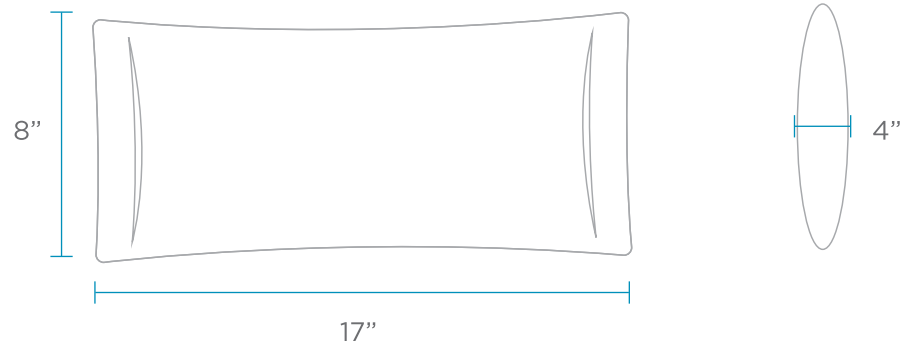

HEADREST PILLOW SPECIFICATIONS

WEIGHT: 1 LB
DESIGNED FOR CHAISE OR CHAISE DEEP

FRONT VIEW

BACK VIEW

FEATURES

- Designed for Chaise or Chaise Deep
- Perfect for residential or commercial use
- Built to withstand the sun, weather, and chemicals of any aquatic environment
- Crafted of high quality, outdoor Sunbrella fabrics and EZ-Dri foam core
- Secure in place using easy to adjust, Velcro attachment system
- Monogramming and custom logo embroidery available
- Media storage pocket fits devices up to 7"