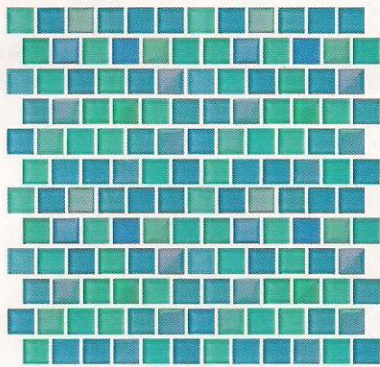

Size: 1" x 1" Glass Tiles
1 sht. = 1.0 sq. ft.

JULES

Tiles shown in photo are Jules Rustic Blue Blend (NPT-37-2001)

Rustic Mocha Blend
NPT-37-2003

Rustic Blue Blend
NPT-37-2001

Aqua Blend
NPT-37-2002

Bright Cobalt Blue Blend
NPT-37-2000