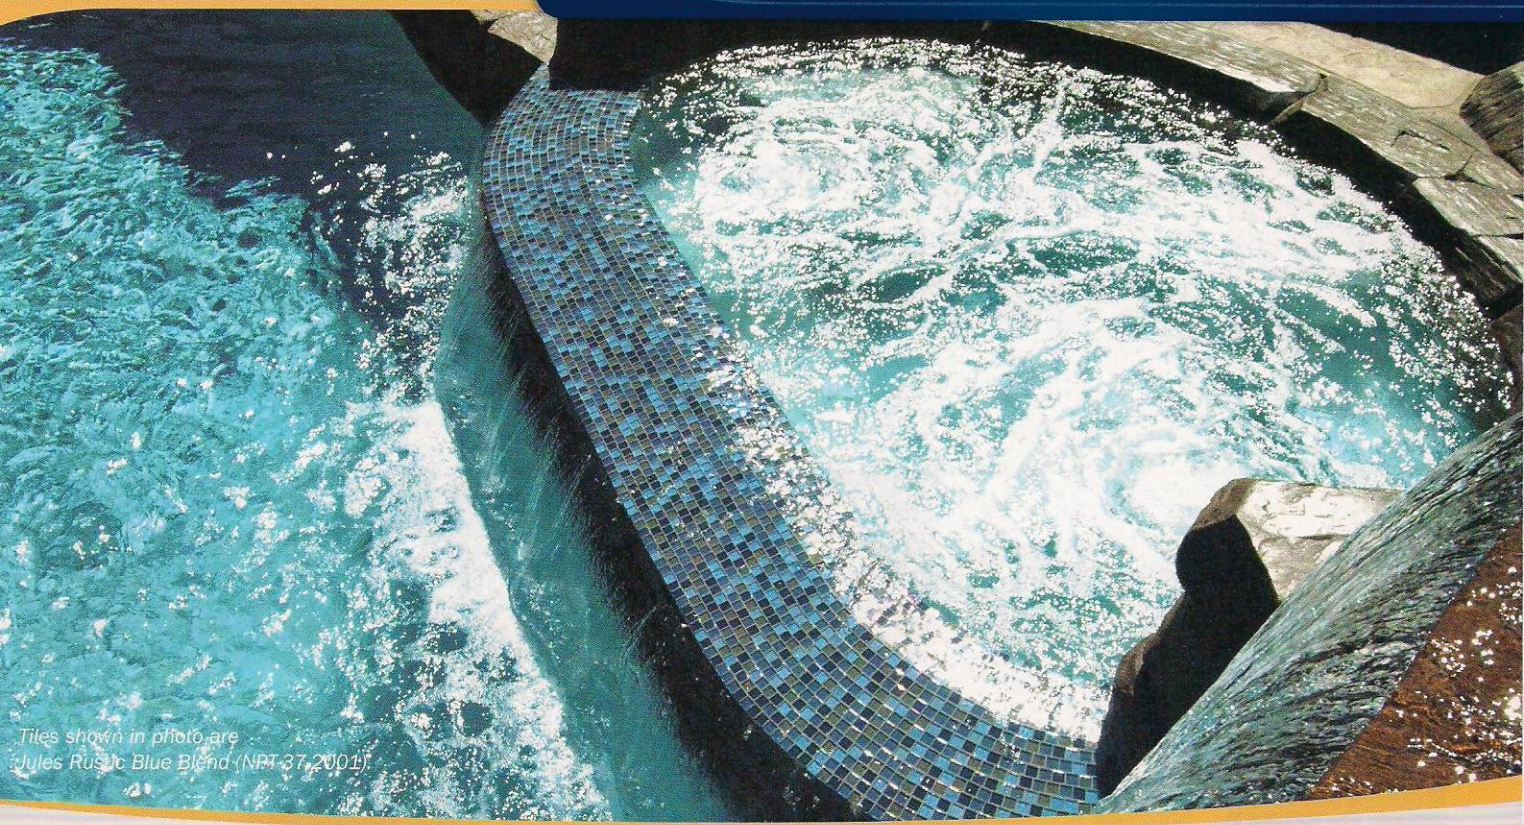

Size: 1" x 1" Glass Tiles
1 sht. = 1.0 sq. ft.

JULES

Tiles shown in photo are Jules Rustic Blue Blend (NPT-37-2001)

Rustic Mocha Blend
NPT-37-2003

Rustic Blue Blend
NPT-37-2001

Aqua Blend
NPT-37-2002

Bright Cobalt Blue Blend
NPT-37-2000